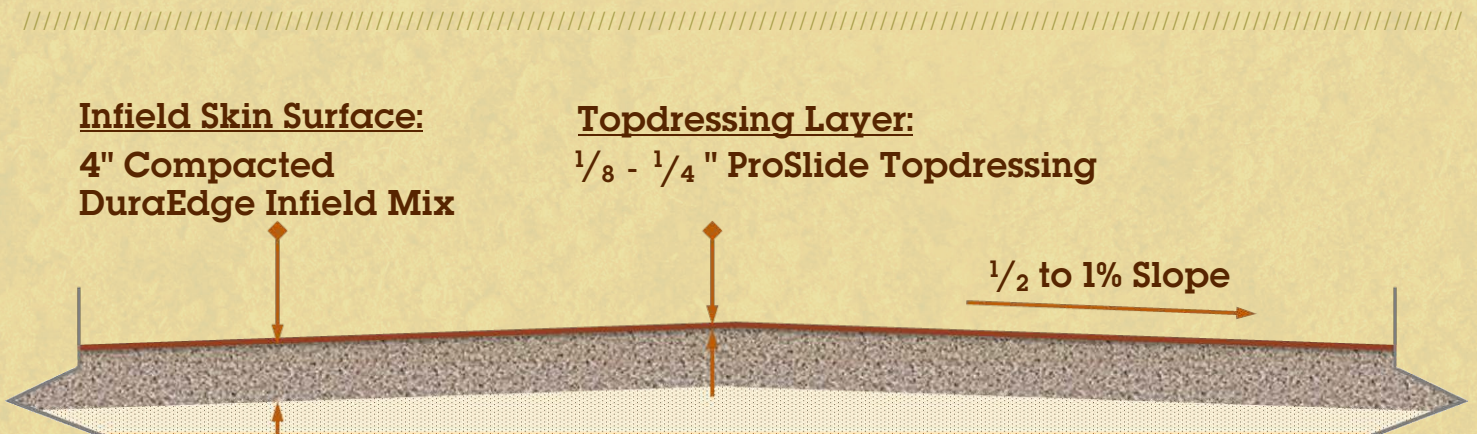

Typical Infield Skin Issues:

- Firm & fast in hot summer months
- Wet & sticky in rainy months

The ProSlide Solution:

- Consistent gradation creates a smooth sliding surface
- Less absorbent to help infield skin retain moisture
- Durability of expanded shale product resists particle breakdown
- Color-fast nature provides excellent contrast for tracking ball movement

Delivery Options:

- Bulk
- 50 lb. Bags
- One Ton (2000 lb.) Super Sacks

ProSlide® Expanded Shale Engineered Topdressing

ProSlide® Engineered Topdressing is a professional grade expanded shale topdressing. The true 6x30 particle size creates a smooth sliding surface and ensures more predictable bounces during play.

Screen Size	% Passing Specification
	PROFESSIONAL 6x30
# 4 Screen	100%
# 6 Screen	100%
# 8 Screen	80% - 90%
# 16 Screen	18% - 32%
# 30 Screen	0% - 1%
# 50 Screen	0% - 1%
# 100 Screen	0% - 1%
Pan	0%

Providing a long-lasting vibrant color and resilient playing surface under both wet and dry conditions, **ProSlide® Engineered Topdressing** helps your infield play *more* games, play *safer* games, and have *less maintenance*.